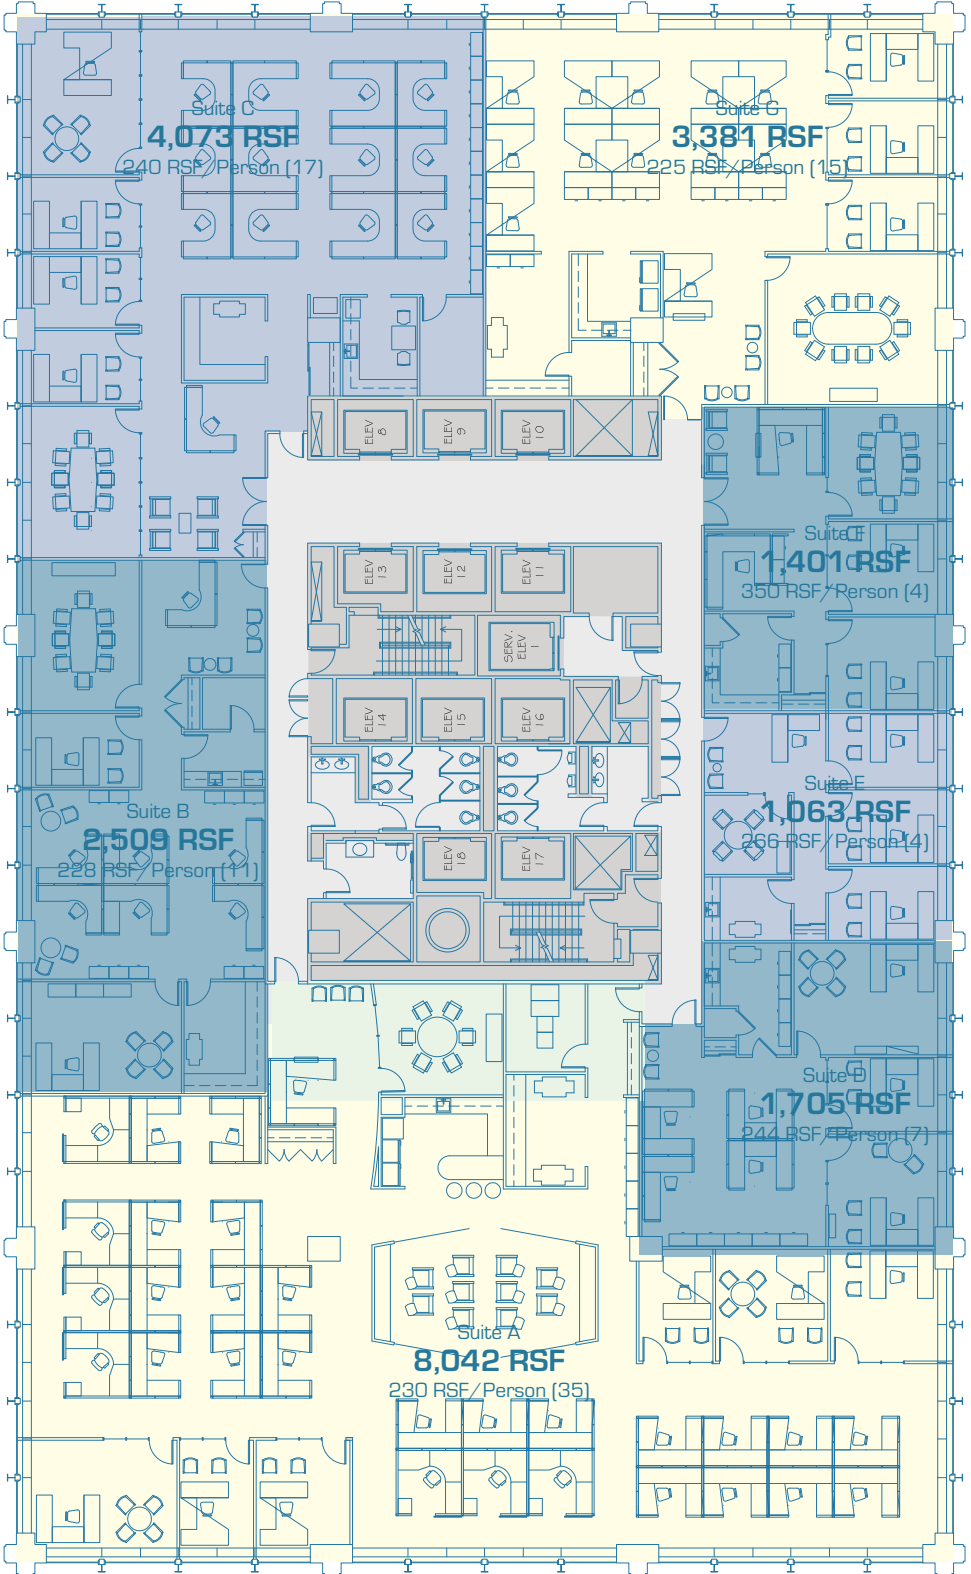

401

NORTH MICHIGAN

Typical Mid-rise Floor Multi-tenant Scheme

Zeller Realty Group®

401 N. Michigan Ave, Suite 250
Chicago, Illinois 60611
401northmichigan.com