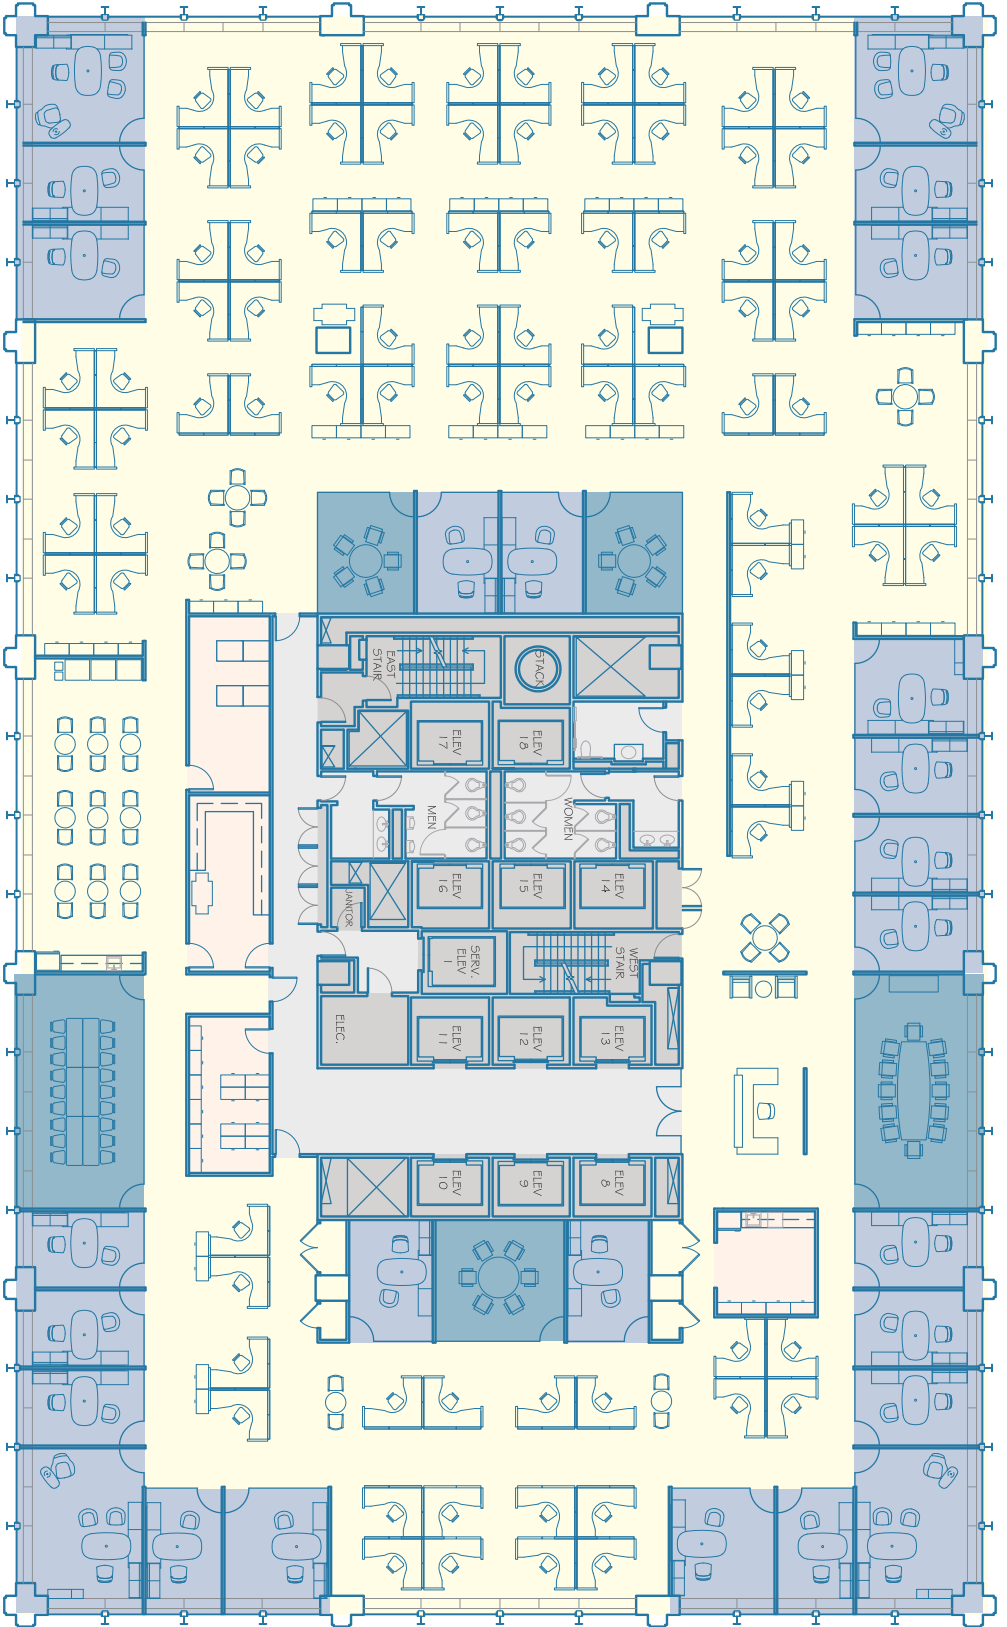

401

NORTH MICHIGAN

Floorplan Sample One

22,174 SF

Zeller Realty Group®

401 N. Michigan Ave, Suite 250

Chicago, Illinois 60611

401northmichigan.com