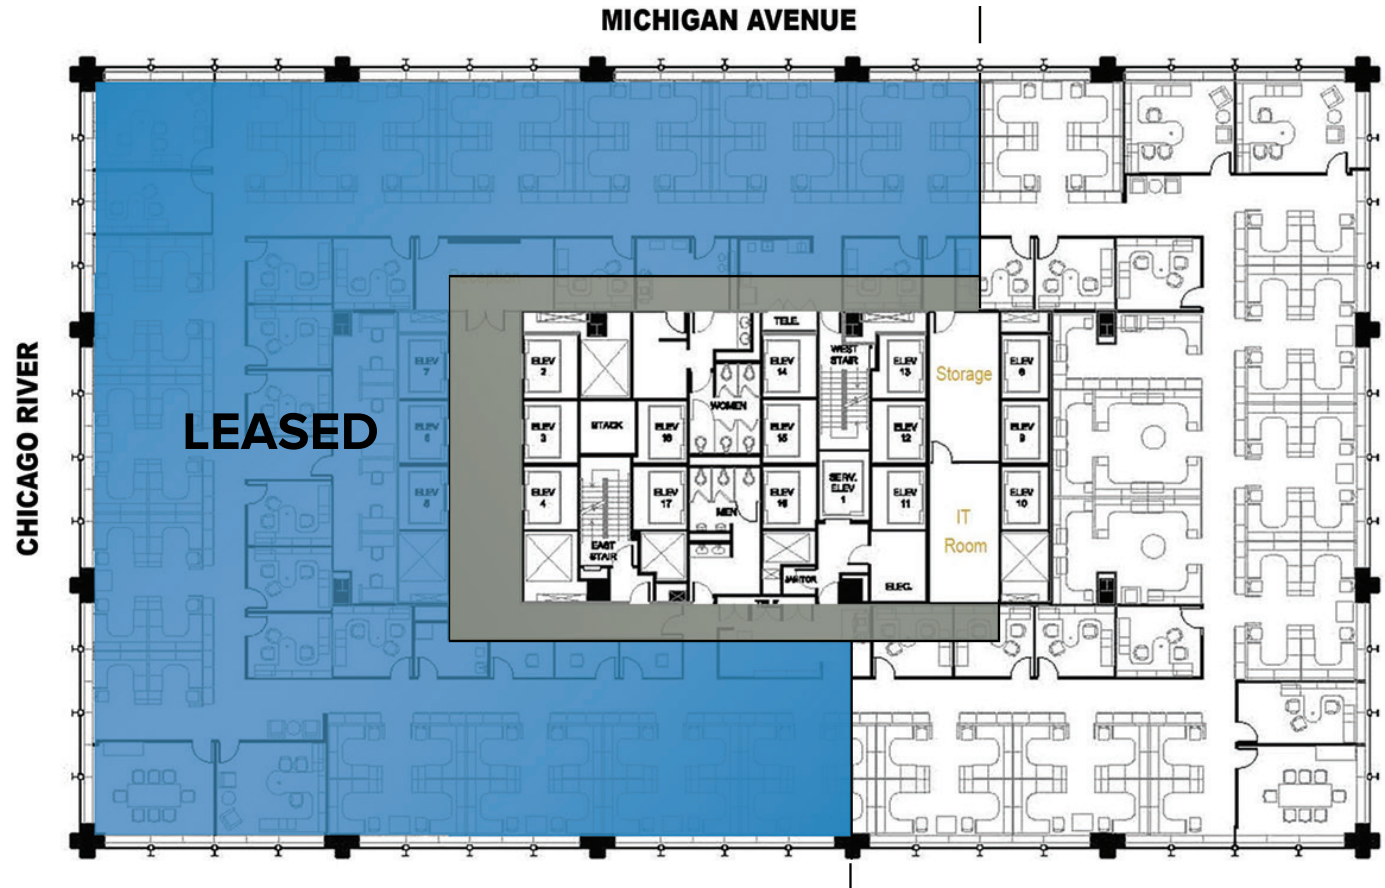

401

NORTH MICHIGAN

SUITE 350 | 9,050 RSF

Headcount: 44 employees

Efficiency: 206 rsf/employee

Workspace
4 private offices - perimeter
6 private offices - interior
34 workstations

Common
1 conference room

Zeller Realty Group®